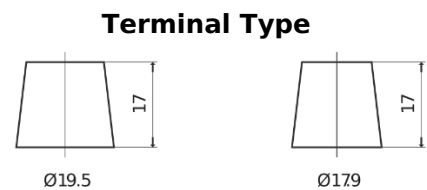

**Product overview**

Batteries for Cars

**Power DB955**

Part number	DB955
Technology	Flooded
EAN/GTIN	3661024024464
Voltage	12 V
Capacity	95.0 Ah
CCA	760 A
Length	306 mm
Width	173 mm
Height	222 mm
Box size	D31
Polarity	ETN 1
Terminal Type	EN taper post
Hold Down	Korean B1
Weights (subject of variation)	20.60 kg