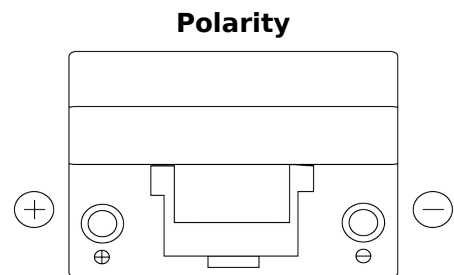

**Product overview**

Batteries for Cars

**Power DB955**

Part number	DB955
Technology	Flooded
EAN/GTIN	3661024024464
Voltage	12 V
Capacity	95.0 Ah
CCA	760 A
Length	306 mm
Width	173 mm
Height	222 mm
Box size	D31
Polarity	ETN 1
Terminal Type	EN taper post
Hold Down	Korean B1
Weights (subject of variation)	20.60 kg