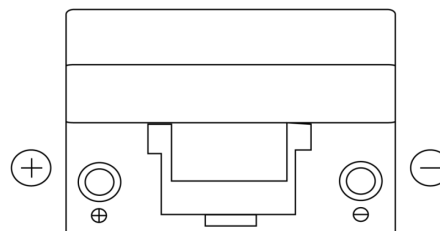

Product overview

Batteries for Cars

Power DB955

Part number	DB955
Technology	Flooded
EAN/GTIN	3661024024464
Voltage	12 V
Capacity	95.0 Ah
CCA	760 A
Length	306 mm
Width	173 mm
Height	222 mm
Box size	D31
Polarity	ETN 1
Terminal Type	EN taper post
Hold Down	Korean B1
Weights (subject of variation)	20.60 kg

Polarity

Terminal Type

Positive Terminal

Negative Terminal

Hold Down

Design, features and specifications are subject to change without notice. We disclaim any representation or warranty, express or implied, concerning the data or recommendations, and in no event shall be liable for any loss or damage claimed to have arisen as a result. Some products may not be available in your local market.