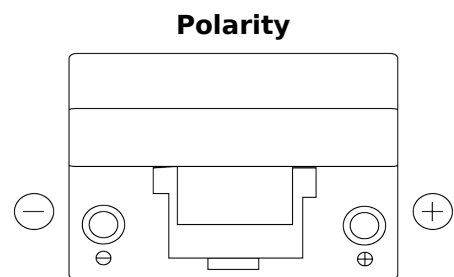

Product overview

Batteries for Cars

Power DB954

Part number	DB954
Technology	Flooded
EAN/GTIN	3661024024457
Voltage	12 V
Capacity	95.0 Ah
CCA	760 A
Length	306 mm
Width	173 mm
Height	222 mm
Box size	D31
Polarity	ETN 0
Terminal Type	EN taper post
Hold Down	Korean B1
Weights (subject of variation)	20.60 kg