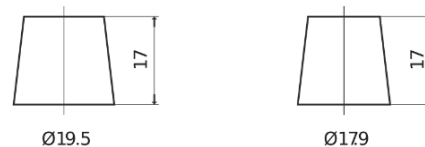

Terminal Type