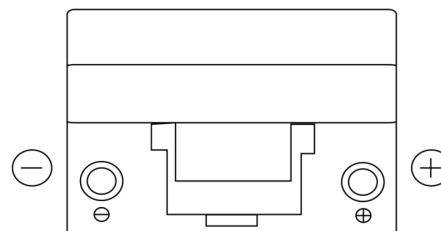

Product overview

Batteries for Cars

Power DB954

Part number	DB954
Technology	Flooded
EAN/GTIN	3661024024457
Voltage	12 V
Capacity	95.0 Ah
CCA	760 A
Length	306 mm
Width	173 mm
Height	222 mm
Box size	D31
Polarity	ETN 0
Terminal Type	EN taper post
Hold Down	Korean B1
Weights (subject of variation)	20.60 kg

Polarity

Terminal Type

Hold Down

Design, features and specifications are subject to change without notice. We disclaim any representation or warranty, express or implied, concerning the data or recommendations, and in no event shall be liable for any loss or damage claimed to have arisen as a result. Some products may not be available in your local market.