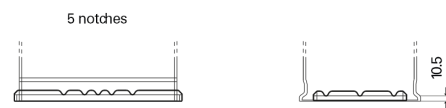

Product overview

Batteries for Cars

Power DB950

Part number	DB950
Technology	Flooded
EAN/GTIN	3661024024587
Voltage	12 V
Capacity	95.0 Ah
CCA	800 A
Length	353 mm
Width	175 mm
Height	190 mm
Box size	L05
Polarity	ETN 0
Terminal Type	EN taper post
Hold Down	B13
Weights (subject of variation)	21.60 kg

Polarity

Terminal Type

Positive Terminal Negative Terminal

Hold Down

Design, features and specifications are subject to change without notice. We disclaim any representation or warranty, express or implied, concerning the data or recommendations, and in no event shall be liable for any loss or damage claimed to have arisen as a result. Some products may not be available in your local market.