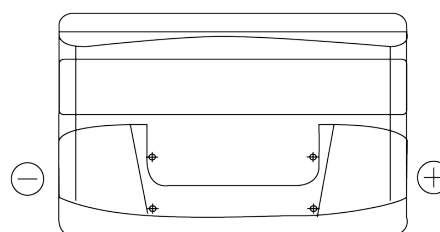

**Product overview**

Batteries for Cars

**Power DB852**

Part number	DB852
Technology	Flooded
EAN/GTIN	3661024024662
Voltage	12 V
Capacity	85.0 Ah
CCA	760 A
Length	353 mm
Width	175 mm
Height	175 mm
Box size	LB5
Polarity	ETN 0
Terminal Type	EN taper post
Hold Down	B13
Weights (subject of variation)	19.40 kg

**Polarity**

**Terminal Type**

Positive Terminal

Negative Terminal

**Hold Down**

Design, features and specifications are subject to change without notice. We disclaim any representation or warranty, express or implied, concerning the data or recommendations, and in no event shall be liable for any loss or damage claimed to have arisen as a result. Some products may not be available in your local market.