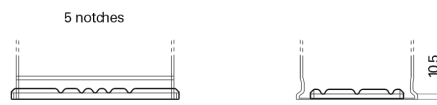

**Product overview**

Batteries for Cars

**Power DB852**

Part number	DB852
Technology	Flooded
EAN/GTIN	3661024024662
Voltage	12 V
Capacity	85.0 Ah
CCA	760 A
Length	353 mm
Width	175 mm
Height	175 mm
Box size	LB5
Polarity	ETN 0
Terminal Type	EN taper post
Hold Down	B13
Weights (subject of variation)	19.40 kg

**Polarity**

**Terminal Type**

Positive Terminal

Negative Terminal

**Hold Down**

Design, features and specifications are subject to change without notice. We disclaim any representation or warranty, express or implied, concerning the data or recommendations, and in no event shall be liable for any loss or damage claimed to have arisen as a result. Some products may not be available in your local market.