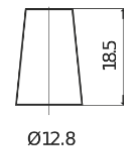

Terminal Type

Positive Terminal

Negative Terminal