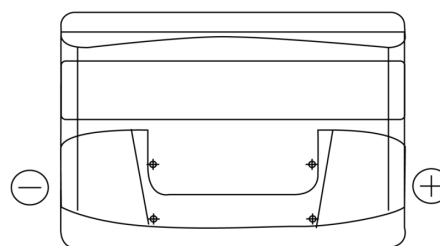

Product overview

Batteries for Cars

Power DB802

Part number	DB802
Technology	Flooded
EAN/GTIN	3661024024655
Voltage	12 V
Capacity	80.0 Ah
CCA	700 A
Length	315 mm
Width	175 mm
Height	175 mm
Box size	LB4
Polarity	ETN 0
Terminal Type	EN taper post
Hold Down	B13
Weights (subject of variation)	17.80 kg

Polarity

Terminal Type

Hold Down

Design, features and specifications are subject to change without notice. We disclaim any representation or warranty, express or implied, concerning the data or recommendations, and in no event shall be liable for any loss or damage claimed to have arisen as a result. Some products may not be available in your local market.