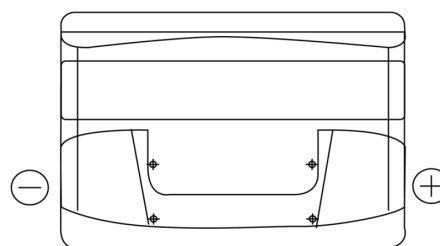

Product overview

Batteries for Cars

Power DB800

Part number	DB800
Technology	Flooded
EAN/GTIN	3661024026246
Voltage	12 V
Capacity	80.0 Ah
CCA	640 A
Length	315 mm
Width	175 mm
Height	190 mm
Box size	L04
Polarity	ETN 0
Terminal Type	EN taper post
Hold Down	B13
Weights (subject of variation)	19.00 kg

Polarity

Terminal Type

Positive Terminal

Negative Terminal

Hold Down

Design, features and specifications are subject to change without notice. We disclaim any representation or warranty, express or implied, concerning the data or recommendations, and in no event shall be liable for any loss or damage claimed to have arisen as a result. Some products may not be available in your local market.