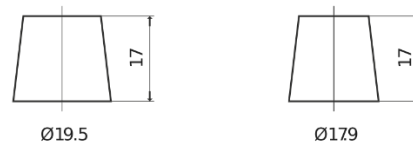

Product overview

Batteries for Cars

Power DB740

Part number	DB740
Technology	Flooded
EAN/GTIN	3661024024556
Voltage	12 V
Capacity	74.0 Ah
CCA	680 A
Length	278 mm
Width	175 mm
Height	190 mm
Box size	L03
Polarity	ETN 0
Terminal Type	EN taper post
Hold Down	B13
Weights (subject of variation)	16.60 kg

Polarity

Terminal Type

Positive Terminal

Negative Terminal

Hold Down

Design, features and specifications are subject to change without notice. We disclaim any representation or warranty, express or implied, concerning the data or recommendations, and in no event shall be liable for any loss or damage claimed to have arisen as a result. Some products may not be available in your local market.