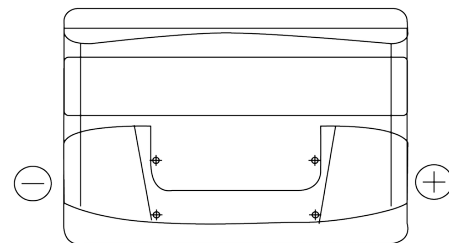

Product overview

Batteries for Cars

Power DB712

Part number	DB712
Technology	Flooded
EAN/GTIN	3661024024648
Voltage	12 V
Capacity	71.0 Ah
CCA	670 A
Length	278 mm
Width	175 mm
Height	175 mm
Box size	LB3
Polarity	ETN 0
Terminal Type	EN taper post
Hold Down	B13
Weights (subject of variation)	15.30 kg

Polarity

Terminal Type

Positive Terminal

Negative Terminal

Hold Down

Design, features and specifications are subject to change without notice. We disclaim any representation or warranty, express or implied, concerning the data or recommendations, and in no event shall be liable for any loss or damage claimed to have arisen as a result. Some products may not be available in your local market.