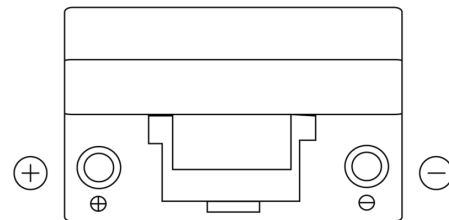

**Product overview**

Batteries for Cars

**Power DB705**

Part number	DB705
Technology	Flooded
EAN/GTIN	3661024024440
Voltage	12 V
Capacity	70.0 Ah
CCA	540 A
Length	270 mm
Width	173 mm
Height	222 mm
Box size	D26
Polarity	ETN 1
Terminal Type	EN taper post
Hold Down	Korean B1+B6
Weights (subject of variation)	16.10 kg

**Polarity**

**Terminal Type**

Positive Terminal

Negative Terminal

**Hold Down**

Design, features and specifications are subject to change without notice. We disclaim any representation or warranty, express or implied, concerning the data or recommendations, and in no event shall be liable for any loss or damage claimed to have arisen as a result. Some products may not be available in your local market.