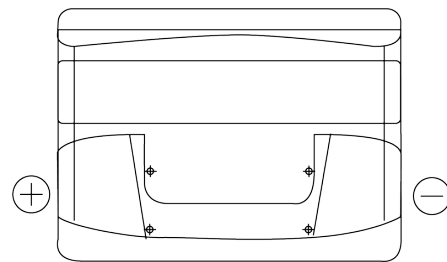

**Product overview**

Batteries for Cars

**Power DB621**

Part number	DB621
Technology	Flooded
EAN/GTIN	3661024024549
Voltage	12 V
Capacity	62.0 Ah
CCA	540 A
Length	242 mm
Width	175 mm
Height	190 mm
Box size	L02
Polarity	ETN 1
Terminal Type	EN taper post
Hold Down	B13
Weights (subject of variation)	14.20 kg

**Polarity**

**Terminal Type**

Ø19.5

Ø179

Positive Terminal

Negative Terminal

**Hold Down**

Design, features and specifications are subject to change without notice. We disclaim any representation or warranty, express or implied, concerning the data or recommendations, and in no event shall be liable for any loss or damage claimed to have arisen as a result. Some products may not be available in your local market.