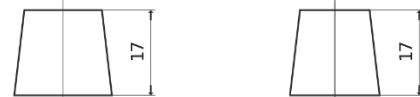

**Product overview**

Batteries for Cars

**Power DB621**

Part number	DB621
Technology	Flooded
EAN/GTIN	3661024024549
Voltage	12 V
Capacity	62.0 Ah
CCA	540 A
Length	242 mm
Width	175 mm
Height	190 mm
Box size	L02
Polarity	ETN 1
Terminal Type	EN taper post
Hold Down	B13
Weights (subject of variation)	14.20 kg

**Polarity**

**Terminal Type**

Ø19.5

Ø179

Positive Terminal

Negative Terminal

**Hold Down**

Design, features and specifications are subject to change without notice. We disclaim any representation or warranty, express or implied, concerning the data or recommendations, and in no event shall be liable for any loss or damage claimed to have arisen as a result. Some products may not be available in your local market.