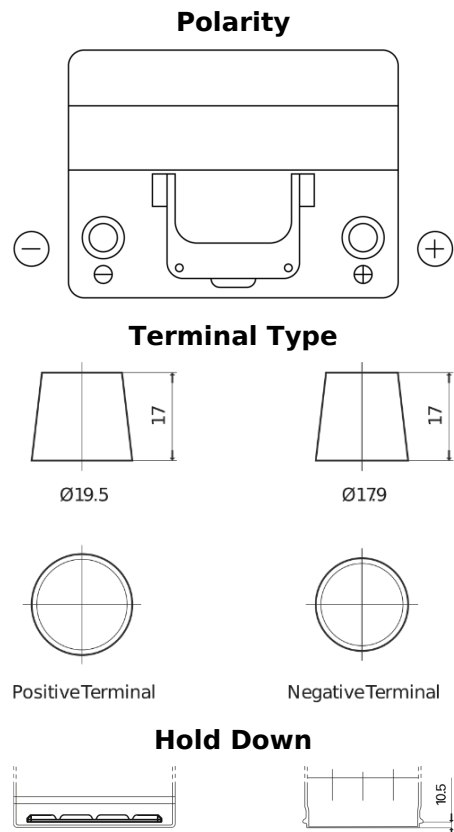

Product overview

Batteries for Cars

Power DB604

Part number	DB604
Technology	Flooded
EAN/GTIN	3661024024419
Voltage	12 V
Capacity	60.0 Ah
CCA	480 A
Length	230 mm
Width	173 mm
Height	222 mm
Box size	D23
Polarity	ETN 0
Terminal Type	EN taper post
Hold Down	Korean B1
Weights (subject of variation)	14.60 kg