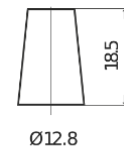

Product overview

Batteries for Cars

Excell EB356A

Part number	EB356A
Technology	Flooded
EAN/GTIN	3661024034883
Voltage	12 V
Capacity	35 Ah
CCA	240 A
Length	187 mm
Width	127 mm
Height	220 mm
Box size	B19
Polarity	ETN 0
Terminal Type	JIS taper post
Hold Down	Korean B1 Long
Weights (subject of variation)	8.90 kg

Polarity

Terminal Type

Positive Terminal

Negative Terminal

Hold Down

Design, features and specifications are subject to change without notice. We disclaim any representation or warranty, express or implied, concerning the data or recommendations, and in no event shall be liable for any loss or damage claimed to have arisen as a result. Some products may not be available in your local market.