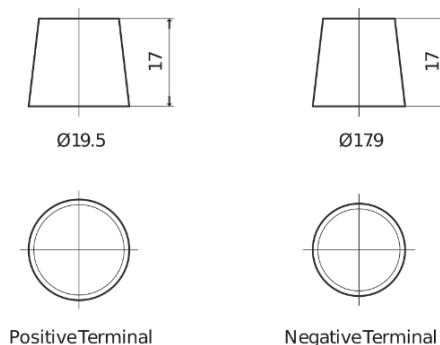

Terminal Type

Hold Down

Design, features and specifications are subject to change without notice. We disclaim any representation or warranty, express or implied, concerning the data or recommendations, and in no event shall be liable for any loss or damage claimed to have arisen as a result. Some products may not be available in your local market.