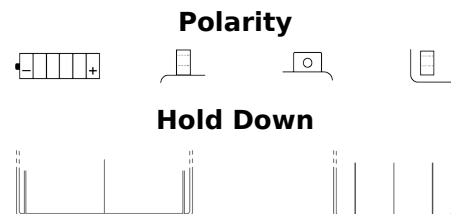

Product overview

Batteries for Motorcycles, ATVs, Snowmobiles, Garden

Conventional E60-N30L-A

Part number	E60-N30L-A
Technology	Flooded
EAN/GTIN	3661024033602
Voltage	12 V
Capacity	30 Ah
CCA	300 A
Length	185 mm
Width	130 mm
Height	170 mm
Box size	C68
Polarity	ETN 0
Terminal Type	M11
Hold Down	B0
Weights (subject of variation)	8.90 kg