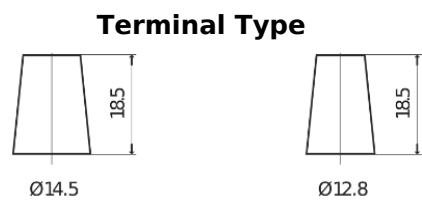

**Product overview**

Batteries for Cars

**Power DB456**

Part number	DB456
Technology	Flooded
EAN/GTIN	3661024024358
Voltage	12 V
Capacity	45.0 Ah
CCA	330 A
Length	237 mm
Width	127 mm
Height	227 mm
Box size	B24
Polarity	ETN 0
Terminal Type	JIS taper post
Hold Down	B0
Weights (subject of variation)	11.40 kg