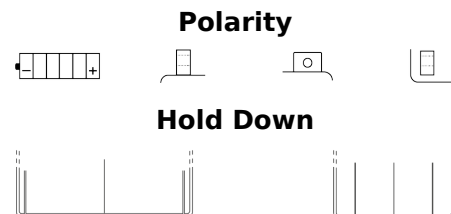

Product overview

Batteries for Motorcycles, ATVs, Snowmobiles, Garden

Conventional E60-N24L-A

Part number	E60-N24L-A
Technology	Flooded
EAN/GTIN	3661024033589
Voltage	12 V
Capacity	28 Ah
CCA	280 A
Length	185 mm
Width	125 mm
Height	175 mm
Box size	C67
Polarity	ETN 0
Terminal Type	M11
Hold Down	B0
Weights (subject of variation)	8.60 kg