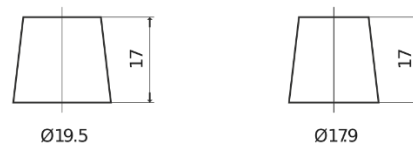

**Product overview**

Batteries for Cars

**Power DB1100**

Part number	DB1100
Technology	Flooded
EAN/GTIN	3661024026239
Voltage	12 V
Capacity	110.0 Ah
CCA	850 A
Length	392 mm
Width	175 mm
Height	190 mm
Box size	L06
Polarity	ETN 0
Terminal Type	EN taper post
Hold Down	B13
Weights (subject of variation)	26.30 kg

**Polarity**

**Terminal Type**

Positive Terminal

Negative Terminal

**Hold Down**

Design, features and specifications are subject to change without notice. We disclaim any representation or warranty, express or implied, concerning the data or recommendations, and in no event shall be liable for any loss or damage claimed to have arisen as a result. Some products may not be available in your local market.