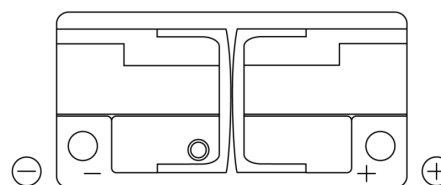

**Product overview**

Batteries for Cars

**Power DB1100**

Part number	DB1100
Technology	Flooded
EAN/GTIN	3661024026239
Voltage	12 V
Capacity	110.0 Ah
CCA	850 A
Length	392 mm
Width	175 mm
Height	190 mm
Box size	L06
Polarity	ETN 0
Terminal Type	EN taper post
Hold Down	B13
Weights (subject of variation)	26.30 kg

**Polarity**

**Terminal Type**

**Hold Down**

Design, features and specifications are subject to change without notice. We disclaim any representation or warranty, express or implied, concerning the data or recommendations, and in no event shall be liable for any loss or damage claimed to have arisen as a result. Some products may not be available in your local market.