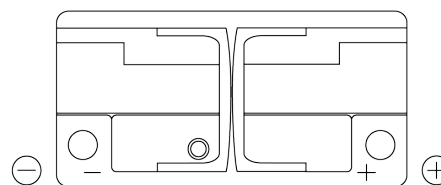

**Product overview**

Batteries for Cars

**Power DB1100**

Part number	DB1100
Technology	Flooded
EAN/GTIN	3661024026239
Voltage	12 V
Capacity	110.0 Ah
CCA	850 A
Length	392 mm
Width	175 mm
Height	190 mm
Box size	L06
Polarity	ETN 0
Terminal Type	EN taper post
Hold Down	B13
Weights (subject of variation)	26.30 kg

**Polarity**

**Terminal Type**

Positive Terminal

Negative Terminal

**Hold Down**

Design, features and specifications are subject to change without notice. We disclaim any representation or warranty, express or implied, concerning the data or recommendations, and in no event shall be liable for any loss or damage claimed to have arisen as a result. Some products may not be available in your local market.