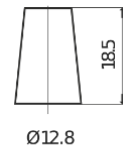

Product overview

Batteries for Cars

Formula FB357

Part number	FB357
Technology	Flooded
EAN/GTIN	3661024044349
Voltage	12 V
Capacity	35 Ah
CCA	240 A
Length	187 mm
Width	127 mm
Height	220 mm
Box size	B19
Polarity	ETN 1
Terminal Type	JIS taper post
Hold Down	B0
Weights (subject of variation)	8.90 kg

Polarity

Terminal Type

Positive Terminal

Negative Terminal

Hold Down

Design, features and specifications are subject to change without notice. We disclaim any representation or warranty, express or implied, concerning the data or recommendations, and in no event shall be liable for any loss or damage claimed to have arisen as a result. Some products may not be available in your local market.