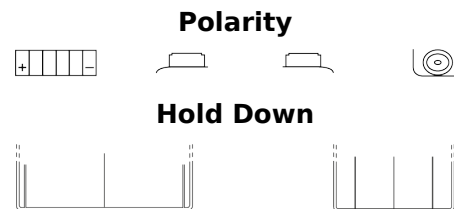

**Product overview**

Batteries for Motorcycles, ATVs, Snowmobiles, Garden

**GEL GEL12-14**

Part number	GEL12-14
Technology	GEL
EAN/GTIN	3661024035200
Voltage	12 V
Capacity	14 Ah
CCA	150 A
Length	150 mm
Width	90 mm
Height	145 mm
Box size	C56
Polarity	ETN 1
Terminal Type	Female M6
Hold Down	B0
Weights (subject of variation)	5.10 kg