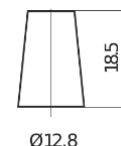

**Product overview**

Batteries for Cars

**Power DB357**

Part number	DB357
Technology	Flooded
EAN/GTIN	3661024024341
Voltage	12 V
Capacity	35 Ah
CCA	240 A
Length	187 mm
Width	127 mm
Height	220 mm
Box size	B19
Polarity	ETN 1
Terminal Type	JIS taper post
Hold Down	B0
Weights (subject of variation)	8.90 kg

**Polarity**

**Terminal Type**

Positive Terminal

Negative Terminal

**Hold Down**

Design, features and specifications are subject to change without notice. We disclaim any representation or warranty, express or implied, concerning the data or recommendations, and in no event shall be liable for any loss or damage claimed to have arisen as a result. Some products may not be available in your local market.