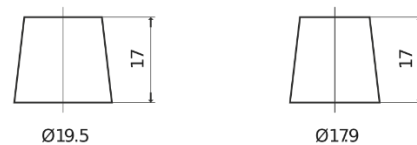

**Product overview**

Batteries for Trucks, Buses, Construction, Agriculture

**StartPRO EG1402**

Part number	EG1402
Technology	Flooded
EAN/GTIN	3661024035347
Voltage	12 V
Capacity	140 Ah
CCA	900 A
Length	508 mm
Width	175 mm
Height	205 mm
Box size	ATM
Polarity	ETN 0
Terminal Type	EN taper post
Hold Down	B1
Weights (subject of variation)	33.80 kg

**Polarity**

**Terminal Type**

Positive Terminal

Negative Terminal

**Hold Down**

Design, features and specifications are subject to change without notice. We disclaim any representation or warranty, express or implied, concerning the data or recommendations, and in no event shall be liable for any loss or damage claimed to have arisen as a result. Some products may not be available in your local market.