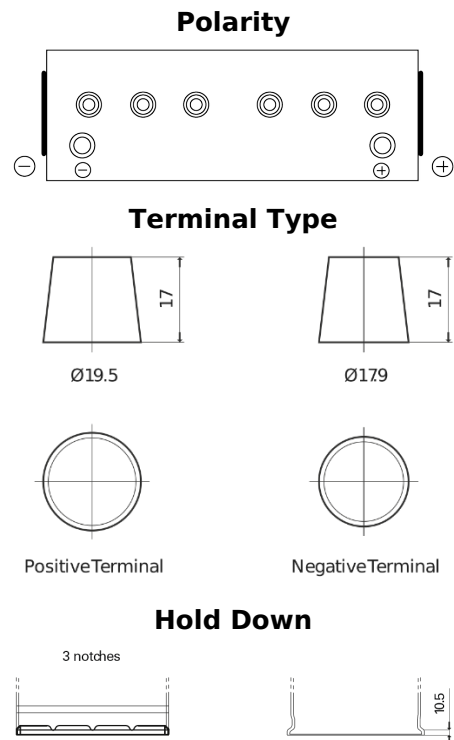

Product overview

Batteries for Trucks, Buses, Construction, Agriculture

StartPRO EG1402

Part number	EG1402
Technology	Flooded
EAN/GTIN	3661024035347
Voltage	12 V
Capacity	140 Ah
CCA	900 A
Length	508 mm
Width	175 mm
Height	205 mm
Box size	ATM
Polarity	ETN 0
Terminal Type	EN taper post
Hold Down	B1
Weights (subject of variation)	33.80 kg