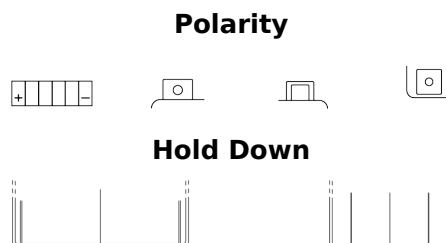

Product overview

Batteries for Motorcycles, ATVs, Snowmobiles, Garden

Li-Ion ELTX14H

Part number	ELTX14H
Technology	Li-Ion
EAN/GTIN	3661024036801
Voltage	12 V
Capacity	4 Ah
CCA	240 A
Watt hour	48 Wh
Length	150 mm
Width	90 mm
Height	95 mm
Box size	C53
Polarity	ETN 1
Terminal Type	M12
Hold Down	B0
Weights (subject of variation)	0.90 kg