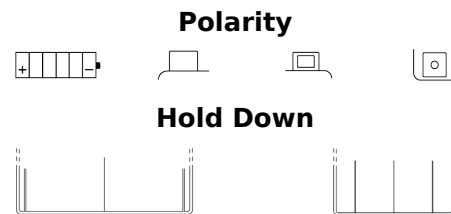

Product overview

Batteries for Motorcycles, ATVs, Snowmobiles, Garden

Conventional EB14-B2

Part number	EB14-B2
Technology	Flooded
EAN/GTIN	3661024033411
Voltage	12 V
Capacity	14 Ah
CCA	145 A
Length	135 mm
Width	90 mm
Height	165 mm
Box size	C49
Polarity	ETN 1
Terminal Type	M08
Hold Down	B0
Weights (subject of variation)	4.60 kg