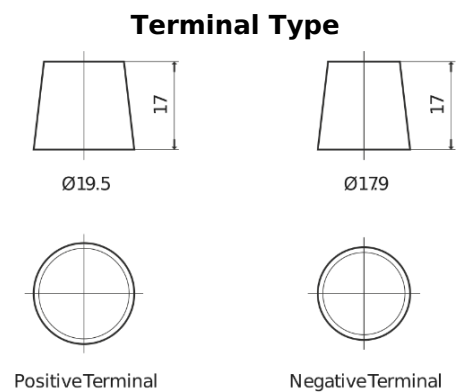

**Product overview**

Batteries for Marine and Leisure

**Dual EFB TZ650**

Part number	TZ650
Technology	EFB
EAN/GTIN	3661024057486
Voltage	12 V
Capacity	75.0 Ah
CCA	750 A
Watt hour	650 Wh
Length	260 mm
Width	173 mm
Height	222 mm
Box size	D26
Polarity	ETN 1
Terminal Type	EN taper post
Hold Down	B0
Weights (subject of variation)	19.00 kg