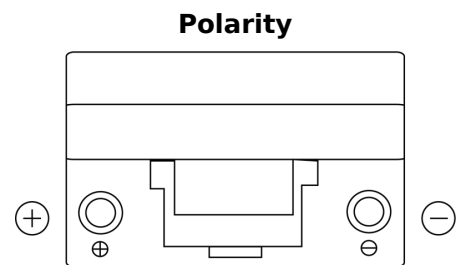

**Product overview**

Batteries for Marine and Leisure

**Dual EFB TZ650**

Part number	TZ650
Technology	EFB
EAN/GTIN	3661024057486
Voltage	12 V
Capacity	75.0 Ah
CCA	750 A
Watt hour	650 Wh
Length	260 mm
Width	173 mm
Height	222 mm
Box size	D26
Polarity	ETN 1
Terminal Type	EN taper post
Hold Down	B0
Weights (subject of variation)	19.00 kg