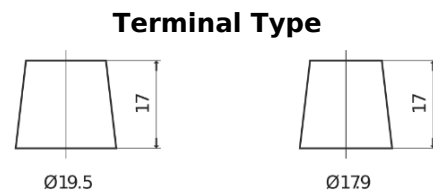

Product overview

Batteries for Trucks, Buses, Construction, Agriculture

EndurancePRO EFB TX2253

Part number	TX2253
Technology	EFB
EAN/GTIN	3661024056632
Voltage	12 V
Capacity	225.0 Ah
CCA	1150 A
Length	518 mm
Width	274 mm
Height	240 mm
Box size	D06
Polarity	ETN 3
Terminal Type	EN taper post
Hold Down	B0
Weights (subject of variation)	60.10 kg