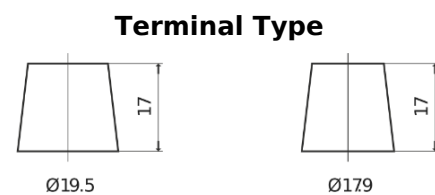

**Product overview**

Batteries for Trucks, Buses, Construction, Agriculture

**EndurancePRO EFB TX2253**

Part number	TX2253
Technology	EFB
EAN/GTIN	3661024056632
Voltage	12 V
Capacity	225.0 Ah
CCA	1150 A
Length	518 mm
Width	274 mm
Height	240 mm
Box size	D06
Polarity	ETN 3
Terminal Type	EN taper post
Hold Down	B0
Weights (subject of variation)	60.10 kg