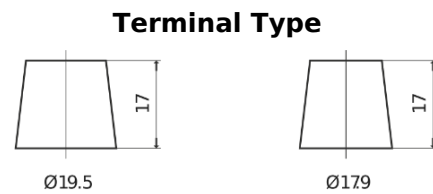

Product overview

Batteries for Trucks, Buses, Construction, Agriculture

EndurancePRO EFB TX2253

Part number	TX2253
Technology	EFB
EAN/GTIN	3661024056632
Voltage	12 V
Capacity	225.0 Ah
CCA	1150 A
Length	518 mm
Width	274 mm
Height	240 mm
Box size	D06
Polarity	ETN 3
Terminal Type	EN taper post
Hold Down	B0
Weights (subject of variation)	60.10 kg