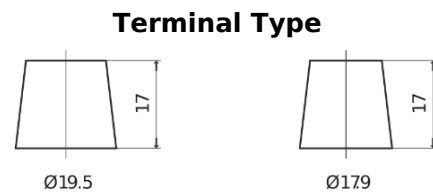

**Product overview**

Batteries for Trucks, Buses, Construction, Agriculture

**EndurancePRO EFB TX1803**

Part number	TX1803
Technology	EFB
EAN/GTIN	3661024056625
Voltage	12 V
Capacity	180.0 Ah
CCA	1000 A
Length	513 mm
Width	223 mm
Height	223 mm
Box size	D05
Polarity	ETN 3
Terminal Type	EN taper post
Hold Down	B0
Weights (subject of variation)	46.10 kg