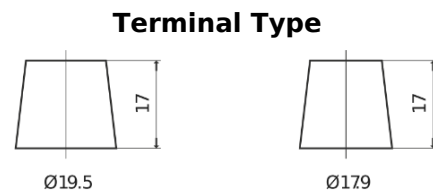

Product overview

Batteries for Trucks, Buses, Construction, Agriculture

EndurancePRO EFB TX1803

Part number	TX1803
Technology	EFB
EAN/GTIN	3661024056625
Voltage	12 V
Capacity	180.0 Ah
CCA	1000 A
Length	513 mm
Width	223 mm
Height	223 mm
Box size	D05
Polarity	ETN 3
Terminal Type	EN taper post
Hold Down	B0
Weights (subject of variation)	46.10 kg