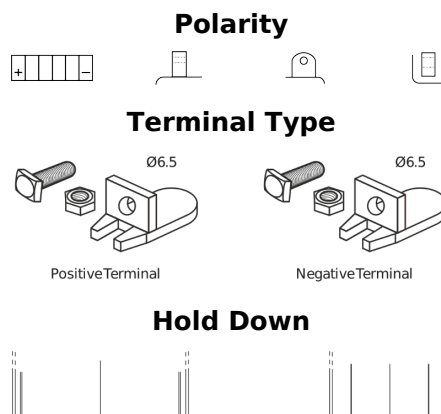

Product overview

Batteries for Motorcycles, ATVs, Snowmobiles, Garden

GEL GEL12-30

Part number	GEL12-30
Technology	GEL
EAN/GTIN	3661024034081
Voltage	12 V
Capacity	30 Ah
CCA	180 A
Length	197 mm
Width	132 mm
Height	186 mm
Box size	U01
Polarity	ETN 1
Terminal Type	EN full Ford lug
Hold Down	B0
Weights (subject of variation)	11.10 kg