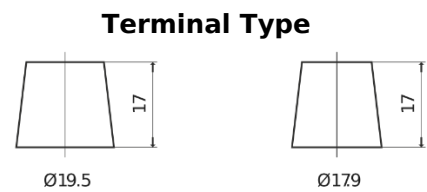

Product overview

Batteries for Marine and Leisure

Vintage EU260-6

| | |
|--------------------------------|---------------|
| Part number | EU260-6 |
| Technology | Flooded |
| EAN/GTIN | 3661024036115 |
| Voltage | 6 V |
| Capacity | 260 Ah |
| CCA | 1300 A |
| Length | 345 mm |
| Width | 172 mm |
| Height | 286 mm |
| Box size | M08 |
| Polarity | ETN 0 |
| Terminal Type | EN taper post |
| Hold Down | B0 |
| Weights (subject of variation) | 39.10 kg |