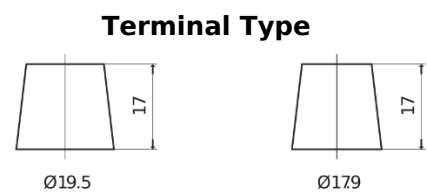

**Product overview**

Batteries for Marine and Leisure

**Vintage EU260-6**

|                                |               |
|--------------------------------|---------------|
| Part number                    | EU260-6       |
| Technology                     | Flooded       |
| EAN/GTIN                       | 3661024036115 |
| Voltage                        | 6 V           |
| Capacity                       | 260 Ah        |
| CCA                            | 1300 A        |
| Length                         | 345 mm        |
| Width                          | 172 mm        |
| Height                         | 286 mm        |
| Box size                       | M08           |
| Polarity                       | ETN 0         |
| Terminal Type                  | EN taper post |
| Hold Down                      | B0            |
| Weights (subject of variation) | 39.10 kg      |