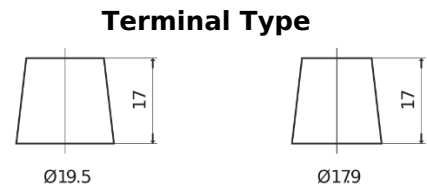

**Product overview**

Batteries for Marine and Leisure

**Vintage EU165-6**

Part number	EU165-6
Technology	Flooded
EAN/GTIN	3661024036146
Voltage	6 V
Capacity	165 Ah
CCA	900 A
Length	330 mm
Width	174 mm
Height	234 mm
Box size	M05
Polarity	ETN 0
Terminal Type	EN taper post
Hold Down	B0
Weights (subject of variation)	25.00 kg