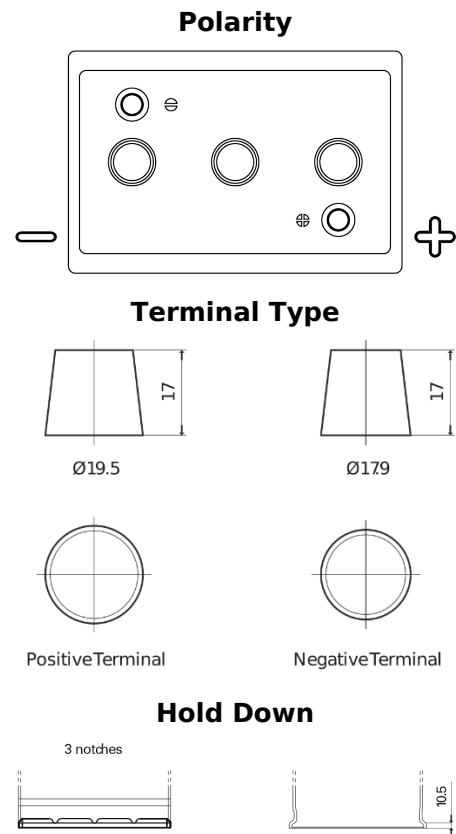

**Product overview**

Batteries for Marine and Leisure

**Vintage EU140-6**

Part number	EU140-6
Technology	Flooded
EAN/GTIN	3661024036153
Voltage	6 V
Capacity	140 Ah
CCA	900 A
Length	257 mm
Width	175 mm
Height	236 mm
Box size	M04
Polarity	ETN 0
Terminal Type	EN taper post
Hold Down	B1
Weights (subject of variation)	18.40 kg