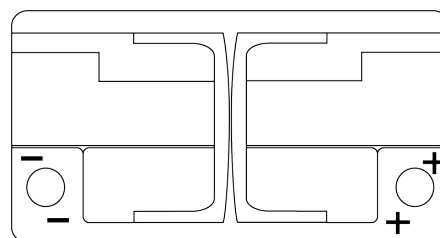

**Product overview**

Batteries for Cars

**Premium EA1050**

Part number	EA1050
Technology	Flooded
EAN/GTIN	3661024034302
Voltage	12 V
Capacity	105 Ah
CCA	850 A
Length	315 mm
Width	175 mm
Height	205 mm
Box size	LH4
Polarity	ETN 0
Terminal Type	EN taper post
Hold Down	B13
Weights (subject of variation)	23.10 kg

**Polarity**

**Terminal Type**

Positive Terminal

Negative Terminal

**Hold Down**

Design, features and specifications are subject to change without notice. We disclaim any representation or warranty, express or implied, concerning the data or recommendations, and in no event shall be liable for any loss or damage claimed to have arisen as a result. Some products may not be available in your local market.