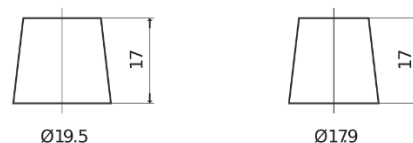

**Product overview**

Batteries for Cars

**Premium EA1050**

Part number	EA1050
Technology	Flooded
EAN/GTIN	3661024034302
Voltage	12 V
Capacity	105 Ah
CCA	850 A
Length	315 mm
Width	175 mm
Height	205 mm
Box size	LH4
Polarity	ETN 0
Terminal Type	EN taper post
Hold Down	B13
Weights (subject of variation)	23.10 kg

**Polarity**

**Terminal Type**

Positive Terminal

Negative Terminal

**Hold Down**

Design, features and specifications are subject to change without notice. We disclaim any representation or warranty, express or implied, concerning the data or recommendations, and in no event shall be liable for any loss or damage claimed to have arisen as a result. Some products may not be available in your local market.