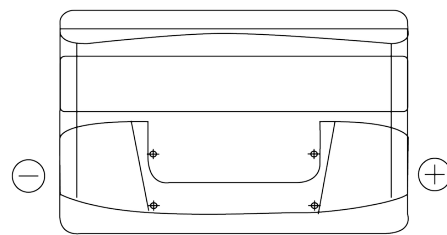

Product overview

Batteries for Cars

Technica TB852

Part number	TB852
Technology	Flooded
EAN/GTIN	3661024054669
Voltage	12 V
Capacity	85 Ah
CCA	760 A
Length	353 mm
Width	175 mm
Height	175 mm
Box size	LB5
Polarity	ETN 0
Terminal Type	EN taper post
Hold Down	B13
Weights (subject of variation)	19.40 kg

Polarity

Terminal Type

Positive Terminal

Negative Terminal

Hold Down

Design, features and specifications are subject to change without notice. We disclaim any representation or warranty, express or implied, concerning the data or recommendations, and in no event shall be liable for any loss or damage claimed to have arisen as a result. Some products may not be available in your local market.