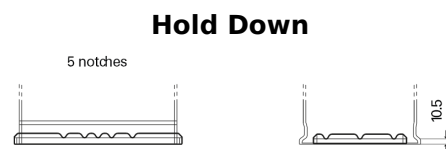

Product overview

Batteries for Cars

Technica TB852

Part number	TB852
Technology	Flooded
EAN/GTIN	3661024054669
Voltage	12 V
Capacity	85 Ah
CCA	760 A
Length	353 mm
Width	175 mm
Height	175 mm
Box size	LB5
Polarity	ETN 0
Terminal Type	EN taper post
Hold Down	B13
Weights (subject of variation)	19.40 kg