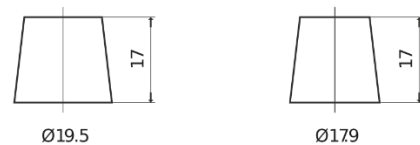

Terminal Type