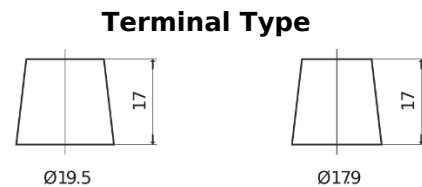

Product overview

Batteries for Cars

Technica TB852

Part number	TB852
Technology	Flooded
EAN/GTIN	3661024054669
Voltage	12 V
Capacity	85 Ah
CCA	760 A
Length	353 mm
Width	175 mm
Height	175 mm
Box size	LB5
Polarity	ETN 0
Terminal Type	EN taper post
Hold Down	B13
Weights (subject of variation)	19.40 kg