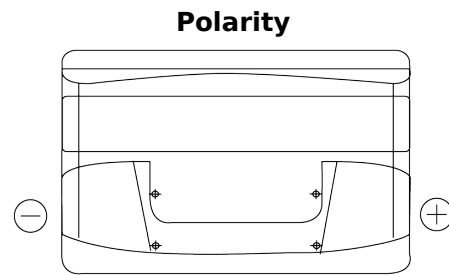

Product overview

Batteries for Cars

Technica TB852

Part number	TB852
Technology	Flooded
EAN/GTIN	3661024054669
Voltage	12 V
Capacity	85 Ah
CCA	760 A
Length	353 mm
Width	175 mm
Height	175 mm
Box size	LB5
Polarity	ETN 0
Terminal Type	EN taper post
Hold Down	B13
Weights (subject of variation)	19.40 kg