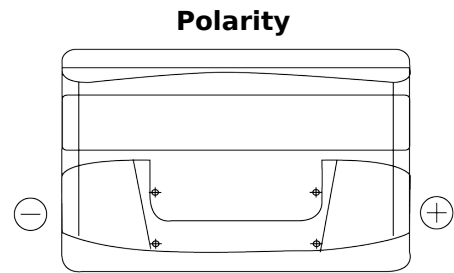

Product overview

Batteries for Cars

Formula FB852

Part number	FB852
Technology	Flooded
EAN/GTIN	3661024044660
Voltage	12 V
Capacity	85 Ah
CCA	760 A
Length	353 mm
Width	175 mm
Height	175 mm
Box size	LB5
Polarity	ETN 0
Terminal Type	EN taper post
Hold Down	B13
Weights (subject of variation)	19.40 kg