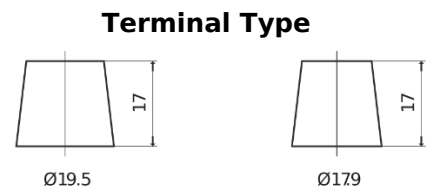

Product overview

Batteries for Cars

Formula FB852

Part number	FB852
Technology	Flooded
EAN/GTIN	3661024044660
Voltage	12 V
Capacity	85 Ah
CCA	760 A
Length	353 mm
Width	175 mm
Height	175 mm
Box size	LB5
Polarity	ETN 0
Terminal Type	EN taper post
Hold Down	B13
Weights (subject of variation)	19.40 kg