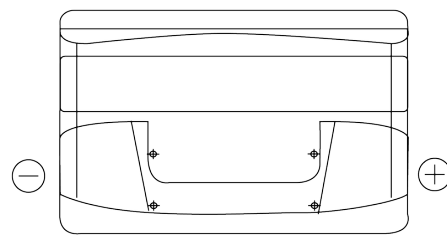

Product overview

Batteries for Cars

Formula FB852

Part number	FB852
Technology	Flooded
EAN/GTIN	3661024044660
Voltage	12 V
Capacity	85 Ah
CCA	760 A
Length	353 mm
Width	175 mm
Height	175 mm
Box size	LB5
Polarity	ETN 0
Terminal Type	EN taper post
Hold Down	B13
Weights (subject of variation)	19.40 kg

Polarity

Terminal Type

Positive Terminal

Negative Terminal

Hold Down

Design, features and specifications are subject to change without notice. We disclaim any representation or warranty, express or implied, concerning the data or recommendations, and in no event shall be liable for any loss or damage claimed to have arisen as a result. Some products may not be available in your local market.