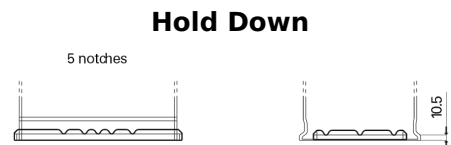

Product overview

Batteries for Cars

Formula FB852

Part number	FB852
Technology	Flooded
EAN/GTIN	3661024044660
Voltage	12 V
Capacity	85 Ah
CCA	760 A
Length	353 mm
Width	175 mm
Height	175 mm
Box size	LB5
Polarity	ETN 0
Terminal Type	EN taper post
Hold Down	B13
Weights (subject of variation)	19.40 kg