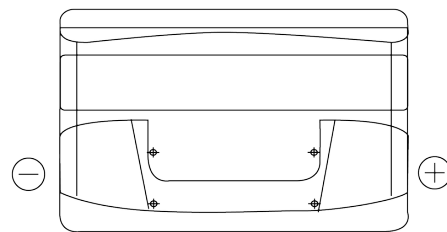

Product overview

Batteries for Cars

Excell EB852

Part number	EB852
Technology	Flooded
EAN/GTIN	3661024034661
Voltage	12 V
Capacity	85 Ah
CCA	760 A
Length	353 mm
Width	175 mm
Height	175 mm
Box size	LB5
Polarity	ETN 0
Terminal Type	EN taper post
Hold Down	B13
Weights (subject of variation)	19.40 kg

Polarity

Terminal Type

Positive Terminal

Negative Terminal

Hold Down

Design, features and specifications are subject to change without notice. We disclaim any representation or warranty, express or implied, concerning the data or recommendations, and in no event shall be liable for any loss or damage claimed to have arisen as a result. Some products may not be available in your local market.