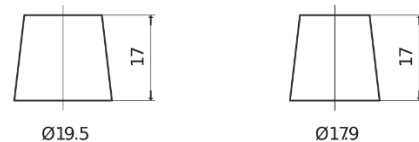

**Product overview**

Batteries for Cars

**Premium EA852**

Part number	EA852
Technology	Flooded
EAN/GTIN	3661024034296
Voltage	12 V
Capacity	85 Ah
CCA	800 A
Length	315 mm
Width	175 mm
Height	175 mm
Box size	LB4
Polarity	ETN 0
Terminal Type	EN taper post
Hold Down	B13
Weights (subject of variation)	18.60 kg

**Polarity**

**Terminal Type**

Positive Terminal

Negative Terminal

**Hold Down**

Design, features and specifications are subject to change without notice. We disclaim any representation or warranty, express or implied, concerning the data or recommendations, and in no event shall be liable for any loss or damage claimed to have arisen as a result. Some products may not be available in your local market.