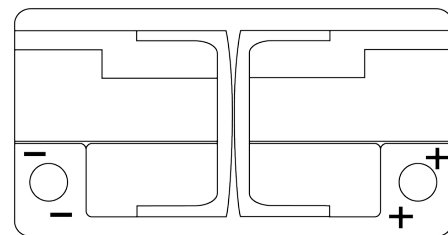

**Product overview**

Batteries for Cars

**Premium EA852**

Part number	EA852
Technology	Flooded
EAN/GTIN	3661024034296
Voltage	12 V
Capacity	85 Ah
CCA	800 A
Length	315 mm
Width	175 mm
Height	175 mm
Box size	LB4
Polarity	ETN 0
Terminal Type	EN taper post
Hold Down	B13
Weights (subject of variation)	18.60 kg

**Polarity**

**Terminal Type**

Positive Terminal

Negative Terminal

**Hold Down**

Design, features and specifications are subject to change without notice. We disclaim any representation or warranty, express or implied, concerning the data or recommendations, and in no event shall be liable for any loss or damage claimed to have arisen as a result. Some products may not be available in your local market.