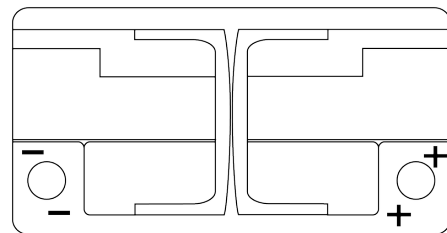

Product overview

Batteries for Cars

Premium EA852

Part number	EA852
Technology	Flooded
EAN/GTIN	3661024034296
Voltage	12 V
Capacity	85 Ah
CCA	800 A
Length	315 mm
Width	175 mm
Height	175 mm
Box size	LB4
Polarity	ETN 0
Terminal Type	EN taper post
Hold Down	B13
Weights (subject of variation)	18.60 kg

Polarity

Terminal Type

Positive Terminal

Negative Terminal

Hold Down

Design, features and specifications are subject to change without notice. We disclaim any representation or warranty, express or implied, concerning the data or recommendations, and in no event shall be liable for any loss or damage claimed to have arisen as a result. Some products may not be available in your local market.