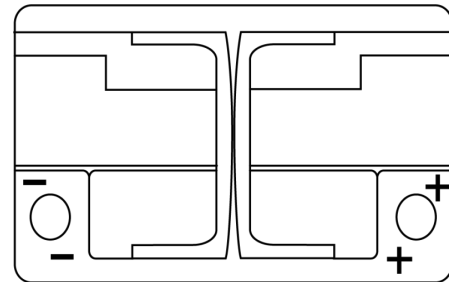

Product overview

Batteries for Cars

AGM TK720

Part number	TK720
Technology	AGM
EAN/GTIN	3661024057639
Voltage	12 V
Capacity	72.0 Ah
CCA	760 A
Length	278 mm
Width	175 mm
Height	190 mm
Box size	L03
Polarity	ETN 0
Terminal Type	EN taper post
Hold Down	B13
Weights (subject of variation)	20.60 kg

Polarity

Terminal Type

Positive Terminal

Negative Terminal

Hold Down

Design, features and specifications are subject to change without notice. We disclaim any representation or warranty, express or implied, concerning the data or recommendations, and in no event shall be liable for any loss or damage claimed to have arisen as a result. Some products may not be available in your local market.