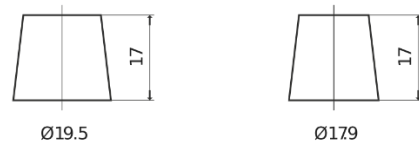

**Product overview**

Batteries for Cars

**Formula FB802**

Part number	FB802
Technology	Flooded
EAN/GTIN	3661024044653
Voltage	12 V
Capacity	80 Ah
CCA	700 A
Length	315 mm
Width	175 mm
Height	175 mm
Box size	LB4
Polarity	ETN 0
Terminal Type	EN taper post
Hold Down	B13
Weights (subject of variation)	17.80 kg

**Polarity**

**Terminal Type**

Positive Terminal

Negative Terminal

**Hold Down**

Design, features and specifications are subject to change without notice. We disclaim any representation or warranty, express or implied, concerning the data or recommendations, and in no event shall be liable for any loss or damage claimed to have arisen as a result. Some products may not be available in your local market.