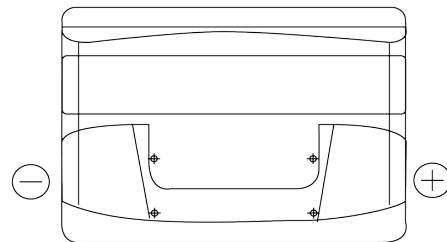

**Product overview**

Batteries for Cars

**Formula FB802**

Part number	FB802
Technology	Flooded
EAN/GTIN	3661024044653
Voltage	12 V
Capacity	80 Ah
CCA	700 A
Length	315 mm
Width	175 mm
Height	175 mm
Box size	LB4
Polarity	ETN 0
Terminal Type	EN taper post
Hold Down	B13
Weights (subject of variation)	17.80 kg

**Polarity**

**Terminal Type**

Positive Terminal

Negative Terminal

**Hold Down**

Design, features and specifications are subject to change without notice. We disclaim any representation or warranty, express or implied, concerning the data or recommendations, and in no event shall be liable for any loss or damage claimed to have arisen as a result. Some products may not be available in your local market.