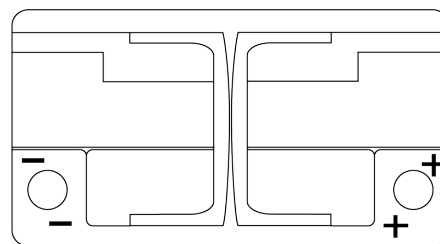

Product overview

Batteries for Cars

Premium EA722

Part number	EA722
Technology	Flooded
EAN/GTIN	3661024034289
Voltage	12 V
Capacity	72 Ah
CCA	720 A
Length	278 mm
Width	175 mm
Height	175 mm
Box size	LB3
Polarity	ETN 0
Terminal Type	EN taper post
Hold Down	B13
Weights (subject of variation)	15.90 kg

Polarity

Terminal Type

Positive Terminal

Negative Terminal

Hold Down

Design, features and specifications are subject to change without notice. We disclaim any representation or warranty, express or implied, concerning the data or recommendations, and in no event shall be liable for any loss or damage claimed to have arisen as a result. Some products may not be available in your local market.