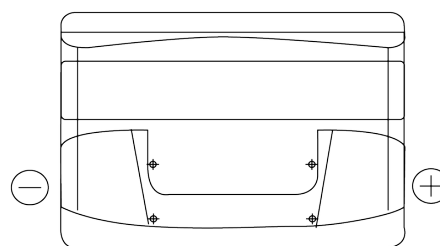

**Product overview**

Batteries for Cars

**Technica TB712**

Part number	TB712
Technology	Flooded
EAN/GTIN	3661024054645
Voltage	12 V
Capacity	71 Ah
CCA	670 A
Length	278 mm
Width	175 mm
Height	175 mm
Box size	LB3
Polarity	ETN 0
Terminal Type	EN taper post
Hold Down	B13
Weights (subject of variation)	15.30 kg

**Polarity**

**Terminal Type**

Positive Terminal

Negative Terminal

**Hold Down**

Design, features and specifications are subject to change without notice. We disclaim any representation or warranty, express or implied, concerning the data or recommendations, and in no event shall be liable for any loss or damage claimed to have arisen as a result. Some products may not be available in your local market.