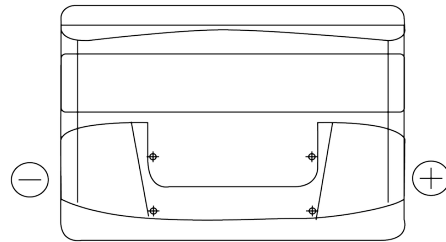

**Product overview**

Batteries for Cars

**Formula FB712**

Part number	FB712
Technology	Flooded
EAN/GTIN	3661024044646
Voltage	12 V
Capacity	71 Ah
CCA	670 A
Length	278 mm
Width	175 mm
Height	175 mm
Box size	LB3
Polarity	ETN 0
Terminal Type	EN taper post
Hold Down	B13
Weights (subject of variation)	15.30 kg

**Polarity**

**Terminal Type**

Positive Terminal

Negative Terminal

**Hold Down**

Design, features and specifications are subject to change without notice. We disclaim any representation or warranty, express or implied, concerning the data or recommendations, and in no event shall be liable for any loss or damage claimed to have arisen as a result. Some products may not be available in your local market.