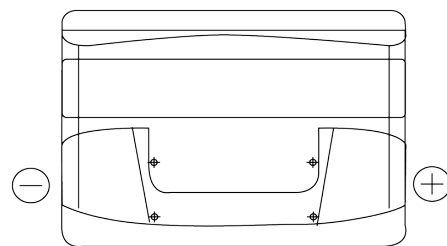

**Product overview**

Batteries for Cars

**Formula FB712**

Part number	FB712
Technology	Flooded
EAN/GTIN	3661024044646
Voltage	12 V
Capacity	71 Ah
CCA	670 A
Length	278 mm
Width	175 mm
Height	175 mm
Box size	LB3
Polarity	ETN 0
Terminal Type	EN taper post
Hold Down	B13
Weights (subject of variation)	15.30 kg

**Polarity**

**Terminal Type**

Positive Terminal

Negative Terminal

**Hold Down**

Design, features and specifications are subject to change without notice. We disclaim any representation or warranty, express or implied, concerning the data or recommendations, and in no event shall be liable for any loss or damage claimed to have arisen as a result. Some products may not be available in your local market.