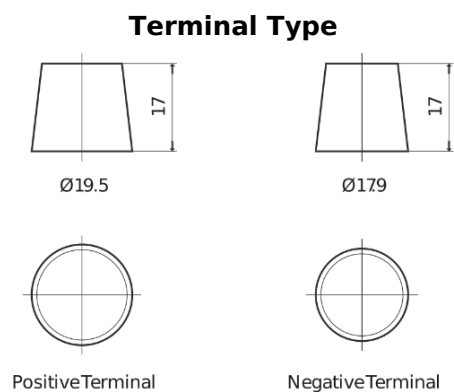

Product overview

Batteries for Trucks, Buses, Construction, Agriculture

StartPRO TG2253

Part number	TG2253
Technology	Flooded
EAN/GTIN	3661024057431
Voltage	12 V
Capacity	225.0 Ah
CCA	1200 A
Length	518 mm
Width	274 mm
Height	240 mm
Box size	D06
Polarity	ETN 3
Terminal Type	EN taper post
Hold Down	B0
Weights (subject of variation)	54.90 kg