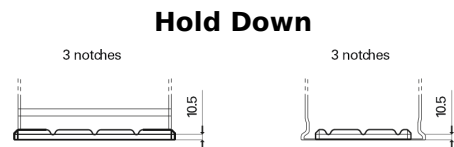

Product overview

Batteries for Trucks, Buses, Construction, Agriculture

StartPRO TG1806

Part number	TG1806
Technology	Flooded
EAN/GTIN	3661024055505
Voltage	12 V
Capacity	180.0 Ah
CCA	1000 A
Length	510 mm
Width	218 mm
Height	225 mm
Box size	D09
Polarity	ETN 4
Terminal Type	EN taper post
Hold Down	B3
Weights (subject of variation)	43.00 kg