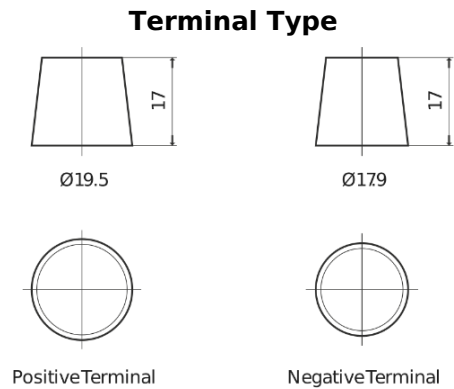

Product overview

Batteries for Trucks, Buses, Construction, Agriculture

StartPRO TG1806

Part number	TG1806
Technology	Flooded
EAN/GTIN	3661024055505
Voltage	12 V
Capacity	180.0 Ah
CCA	1000 A
Length	510 mm
Width	218 mm
Height	225 mm
Box size	D09
Polarity	ETN 4
Terminal Type	EN taper post
Hold Down	B3
Weights (subject of variation)	43.00 kg