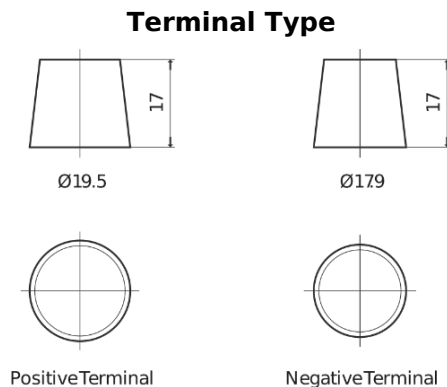

Product overview

Batteries for Trucks, Buses, Construction, Agriculture

StartPRO TG145A

Part number	TG145A
Technology	Flooded
EAN/GTIN	3661024055550
Voltage	12 V
Capacity	145.0 Ah
CCA	1000 A
Length	360 mm
Width	253 mm
Height	240 mm
Box size	F21
Polarity	ETN 6
Terminal Type	EN taper post
Hold Down	B0
Weights (subject of variation)	38.10 kg