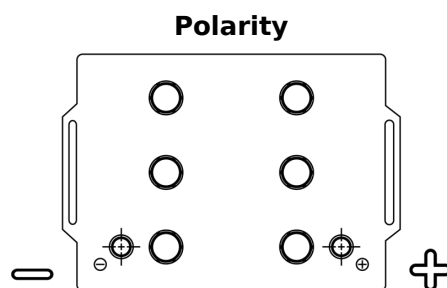

Product overview

Batteries for Trucks, Buses, Construction, Agriculture

StartPRO TG145A

Part number	TG145A
Technology	Flooded
EAN/GTIN	3661024055550
Voltage	12 V
Capacity	145.0 Ah
CCA	1000 A
Length	360 mm
Width	253 mm
Height	240 mm
Box size	F21
Polarity	ETN 6
Terminal Type	EN taper post
Hold Down	B0
Weights (subject of variation)	38.10 kg