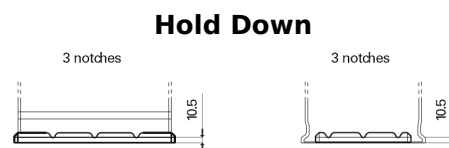

**Product overview**

Batteries for Trucks, Buses, Construction, Agriculture

**StartPRO TG1406**

Part number	TG1406
Technology	Flooded
EAN/GTIN	3661024055499
Voltage	12 V
Capacity	140.0 Ah
CCA	800 A
Length	510 mm
Width	175 mm
Height	225 mm
Box size	D08
Polarity	ETN 4
Terminal Type	EN taper post
Hold Down	B3
Weights (subject of variation)	33.50 kg