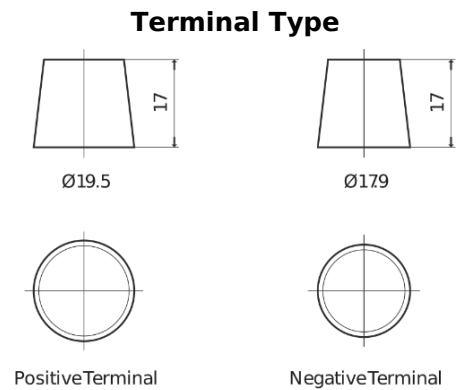

**Product overview**

Batteries for Trucks, Buses, Construction, Agriculture

**StartPRO TG1402**

Part number	TG1402
Technology	Flooded
EAN/GTIN	3661024055345
Voltage	12 V
Capacity	140.0 Ah
CCA	900 A
Length	508 mm
Width	175 mm
Height	205 mm
Box size	ATM
Polarity	ETN 0
Terminal Type	EN taper post
Hold Down	B1
Weights (subject of variation)	33.80 kg