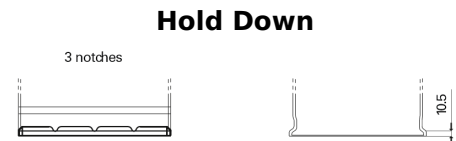

**Product overview**

Batteries for Trucks, Buses, Construction, Agriculture

**StartPRO TG1402**

Part number	TG1402
Technology	Flooded
EAN/GTIN	3661024055345
Voltage	12 V
Capacity	140.0 Ah
CCA	900 A
Length	508 mm
Width	175 mm
Height	205 mm
Box size	ATM
Polarity	ETN 0
Terminal Type	EN taper post
Hold Down	B1
Weights (subject of variation)	33.80 kg