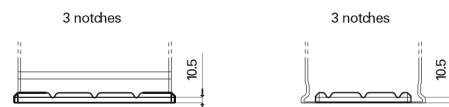

Product overview

Batteries for Trucks, Buses, Construction, Agriculture

StartPRO TG1355

Part number	TG1355
Technology	Flooded
EAN/GTIN	3661024055529
Voltage	12 V
Capacity	135.0 Ah
CCA	1000 A
Length	514 mm
Width	175 mm
Height	210 mm
Box size	DB8
Polarity	ETN 3
Terminal Type	EN taper post
Hold Down	B3
Weights (subject of variation)	36.00 kg

Polarity

Terminal Type

Positive Terminal

Negative Terminal

Hold Down

Design, features and specifications are subject to change without notice. We disclaim any representation or warranty, express or implied, concerning the data or recommendations, and in no event shall be liable for any loss or damage claimed to have arisen as a result. Some products may not be available in your local market.