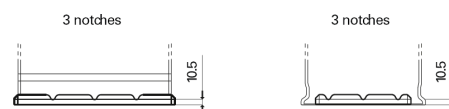

Product overview

Batteries for Trucks, Buses, Construction, Agriculture

StartPRO TG1355

Part number	TG1355
Technology	Flooded
EAN/GTIN	3661024055529
Voltage	12 V
Capacity	135.0 Ah
CCA	1000 A
Length	514 mm
Width	175 mm
Height	210 mm
Box size	DB8
Polarity	ETN 3
Terminal Type	EN taper post
Hold Down	B3
Weights (subject of variation)	36.00 kg

Polarity

Terminal Type

Hold Down

Design, features and specifications are subject to change without notice. We disclaim any representation or warranty, express or implied, concerning the data or recommendations, and in no event shall be liable for any loss or damage claimed to have arisen as a result. Some products may not be available in your local market.