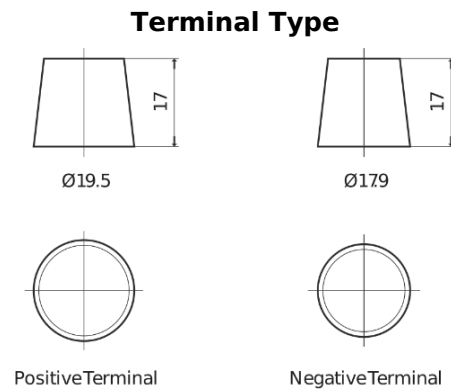

Product overview

Batteries for Trucks, Buses, Construction, Agriculture

StartPRO TG1353

Part number	TG1353
Technology	Flooded
EAN/GTIN	3661024055543
Voltage	12 V
Capacity	135.0 Ah
CCA	1000 A
Length	514 mm
Width	218 mm
Height	210 mm
Box size	DB9
Polarity	ETN 3
Terminal Type	EN taper post
Hold Down	B0
Weights (subject of variation)	39.80 kg