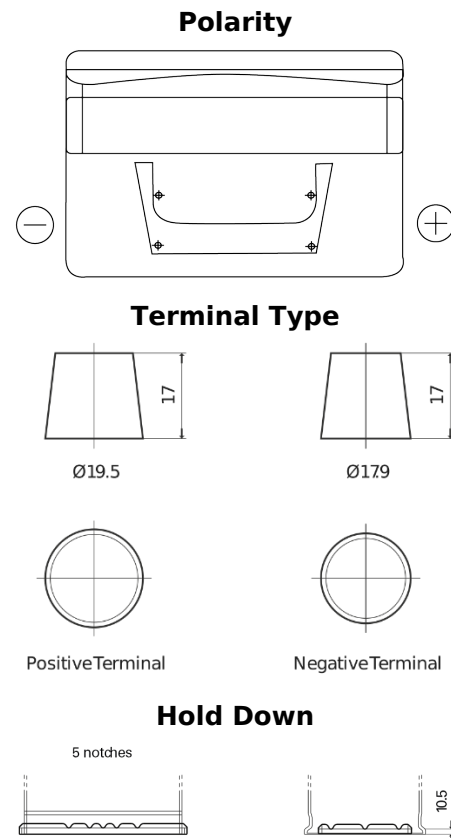

Product overview

Batteries for Cars

Classic EC652

Part number	EC652
Technology	Flooded
EAN/GTIN	3661024034869
Voltage	12 V
Capacity	65 Ah
CCA	540 A
Length	278 mm
Width	175 mm
Height	175 mm
Box size	LB3
Polarity	ETN 0
Terminal Type	EN taper post
Hold Down	B13
Weights (subject of variation)	14.50 kg