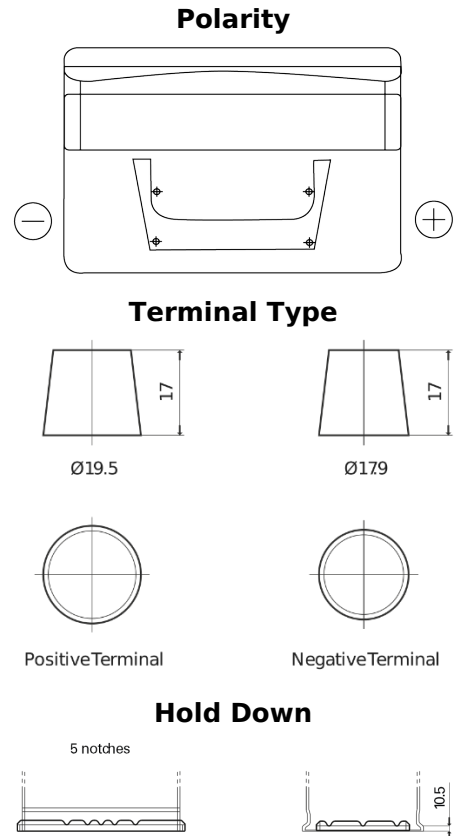

Product overview

Batteries for Cars

Classic EC652

Part number	EC652
Technology	Flooded
EAN/GTIN	3661024034869
Voltage	12 V
Capacity	65 Ah
CCA	540 A
Length	278 mm
Width	175 mm
Height	175 mm
Box size	LB3
Polarity	ETN 0
Terminal Type	EN taper post
Hold Down	B13
Weights (subject of variation)	14.50 kg