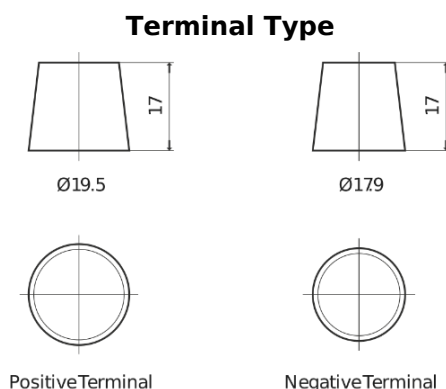

Product overview

Batteries for Trucks, Buses, Construction, Agriculture

StartPRO TG1102

Part number	TG1102
Technology	Flooded
EAN/GTIN	3661024055390
Voltage	12 V
Capacity	110.0 Ah
CCA	750 A
Length	349 mm
Width	175 mm
Height	235 mm
Box size	D02
Polarity	ETN 0
Terminal Type	EN taper post
Hold Down	B1
Weights (subject of variation)	25.40 kg