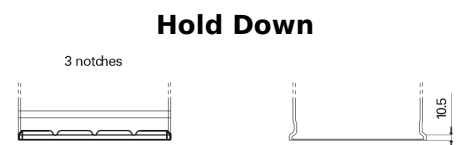

Product overview

Batteries for Trucks, Buses, Construction, Agriculture

StartPRO TG1102

Part number	TG1102
Technology	Flooded
EAN/GTIN	3661024055390
Voltage	12 V
Capacity	110.0 Ah
CCA	750 A
Length	349 mm
Width	175 mm
Height	235 mm
Box size	D02
Polarity	ETN 0
Terminal Type	EN taper post
Hold Down	B1
Weights (subject of variation)	25.40 kg