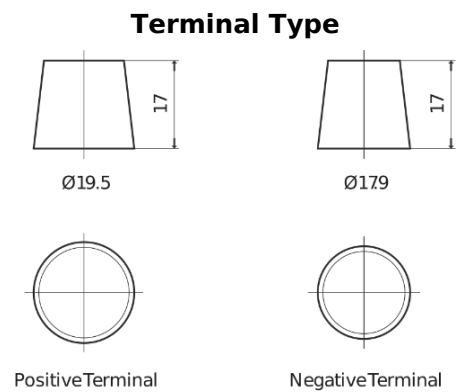

Product overview

Batteries for Trucks, Buses, Construction, Agriculture

StartPRO TG1102

Part number	TG1102
Technology	Flooded
EAN/GTIN	3661024055390
Voltage	12 V
Capacity	110.0 Ah
CCA	750 A
Length	349 mm
Width	175 mm
Height	235 mm
Box size	D02
Polarity	ETN 0
Terminal Type	EN taper post
Hold Down	B1
Weights (subject of variation)	25.40 kg