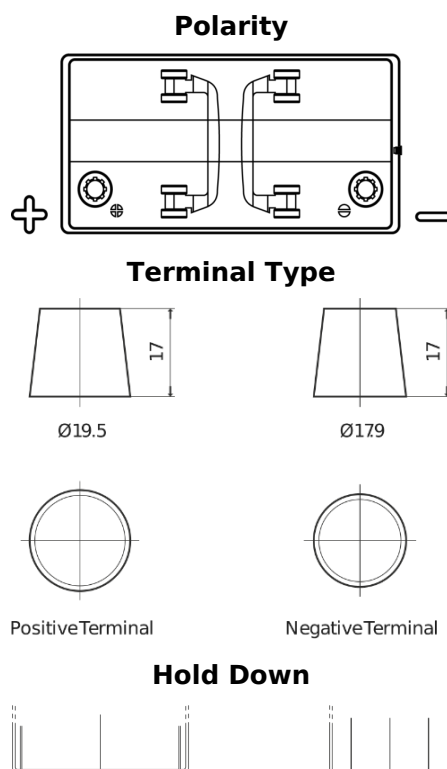

**Product overview**

Batteries for Trucks, Buses, Construction, Agriculture

**StartPRO TG1101**

Part number	TG1101
Technology	Flooded
EAN/GTIN	3661024055383
Voltage	12 V
Capacity	110.0 Ah
CCA	750 A
Length	349 mm
Width	175 mm
Height	235 mm
Box size	D02
Polarity	ETN 1
Terminal Type	EN taper post
Hold Down	B0
Weights (subject of variation)	25.40 kg