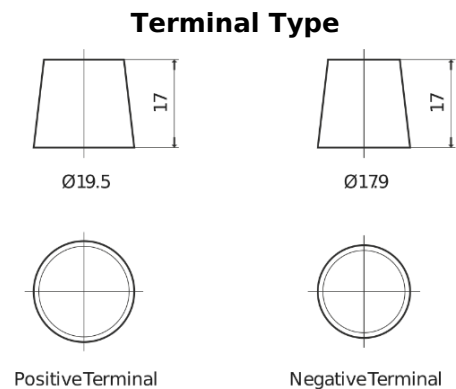

Product overview

Batteries for Trucks, Buses, Construction, Agriculture

StartPRO TG1101

Part number	TG1101
Technology	Flooded
EAN/GTIN	3661024055383
Voltage	12 V
Capacity	110.0 Ah
CCA	750 A
Length	349 mm
Width	175 mm
Height	235 mm
Box size	D02
Polarity	ETN 1
Terminal Type	EN taper post
Hold Down	B0
Weights (subject of variation)	25.40 kg