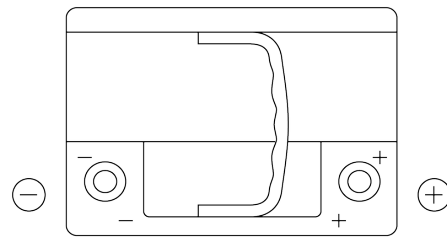

**Product overview**

Batteries for Cars

**Premium EA612**

Part number	EA612
Technology	Flooded
EAN/GTIN	3661024034272
Voltage	12 V
Capacity	61 Ah
CCA	600 A
Length	242 mm
Width	175 mm
Height	175 mm
Box size	LB2
Polarity	ETN 0
Terminal Type	EN taper post
Hold Down	B13
Weights (subject of variation)	14.00 kg

**Polarity**

**Terminal Type**

Positive Terminal

Negative Terminal

**Hold Down**

Design, features and specifications are subject to change without notice. We disclaim any representation or warranty, express or implied, concerning the data or recommendations, and in no event shall be liable for any loss or damage claimed to have arisen as a result. Some products may not be available in your local market.