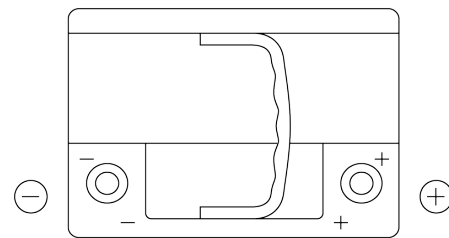

**Product overview**

Batteries for Cars

**Premium EA612**

Part number	EA612
Technology	Flooded
EAN/GTIN	3661024034272
Voltage	12 V
Capacity	61 Ah
CCA	600 A
Length	242 mm
Width	175 mm
Height	175 mm
Box size	LB2
Polarity	ETN 0
Terminal Type	EN taper post
Hold Down	B13
Weights (subject of variation)	14.00 kg

**Polarity**

**Terminal Type**

Positive Terminal

Negative Terminal

**Hold Down**

Design, features and specifications are subject to change without notice. We disclaim any representation or warranty, express or implied, concerning the data or recommendations, and in no event shall be liable for any loss or damage claimed to have arisen as a result. Some products may not be available in your local market.