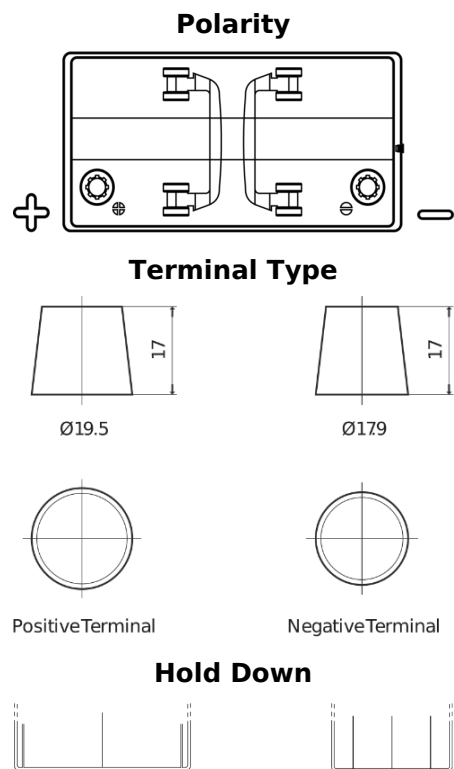

Product overview

Batteries for Trucks, Buses, Construction, Agriculture

StartPRO TG1101

Part number	TG1101
Technology	Flooded
EAN/GTIN	3661024055383
Voltage	12 V
Capacity	110.0 Ah
CCA	750 A
Length	349 mm
Width	175 mm
Height	235 mm
Box size	D02
Polarity	ETN 1
Terminal Type	EN taper post
Hold Down	B0
Weights (subject of variation)	25.40 kg